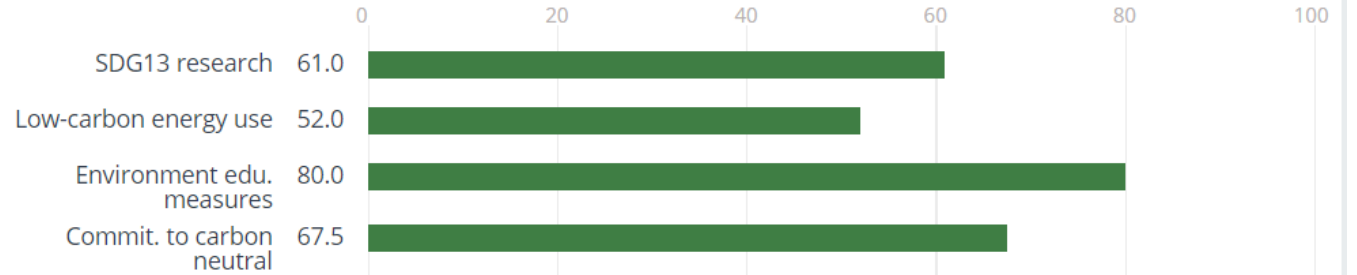

13

CLIMATE ACTION

SCORE RANK
64.4 **101-200** out of 924 institutions

[Details](#)