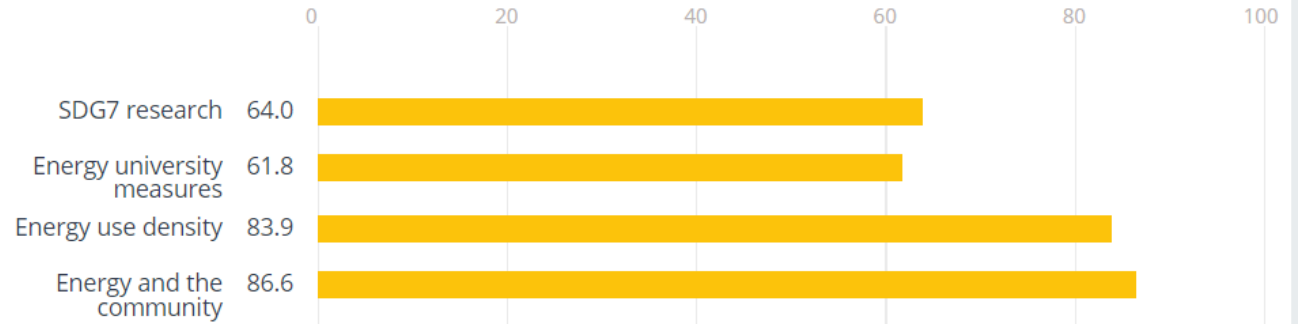

7

AFFORDABLE AND CLEAN ENERGY

QUALIFYING SDG - 26% OF OVERALL

SCORE **74.1** RANK **39** out of 987 institutions

[Details](#)