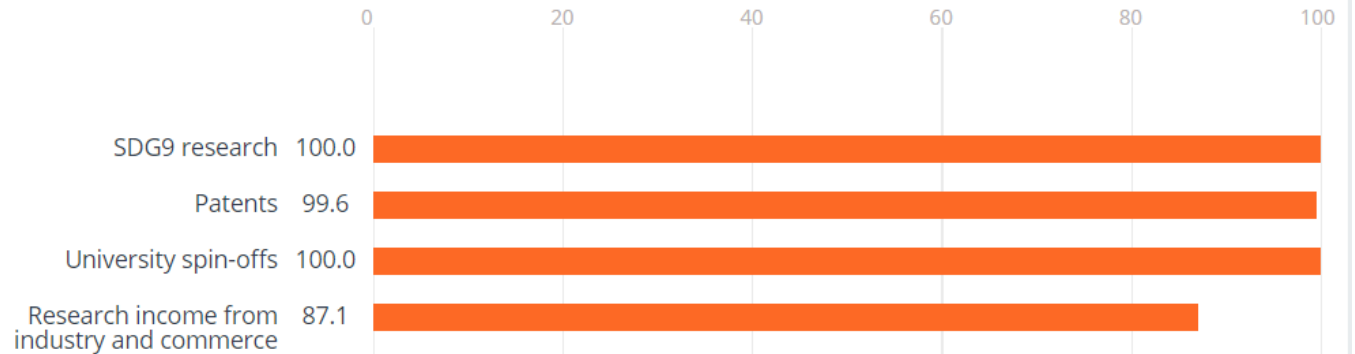

9

INDUSTRY, INNOVATION AND INFRASTRUCTURE

QUALIFYING SDG - 26% OF OVERALL

SCORE **95.0** RANK **=64** out of 1018 institutions

[Details](#)