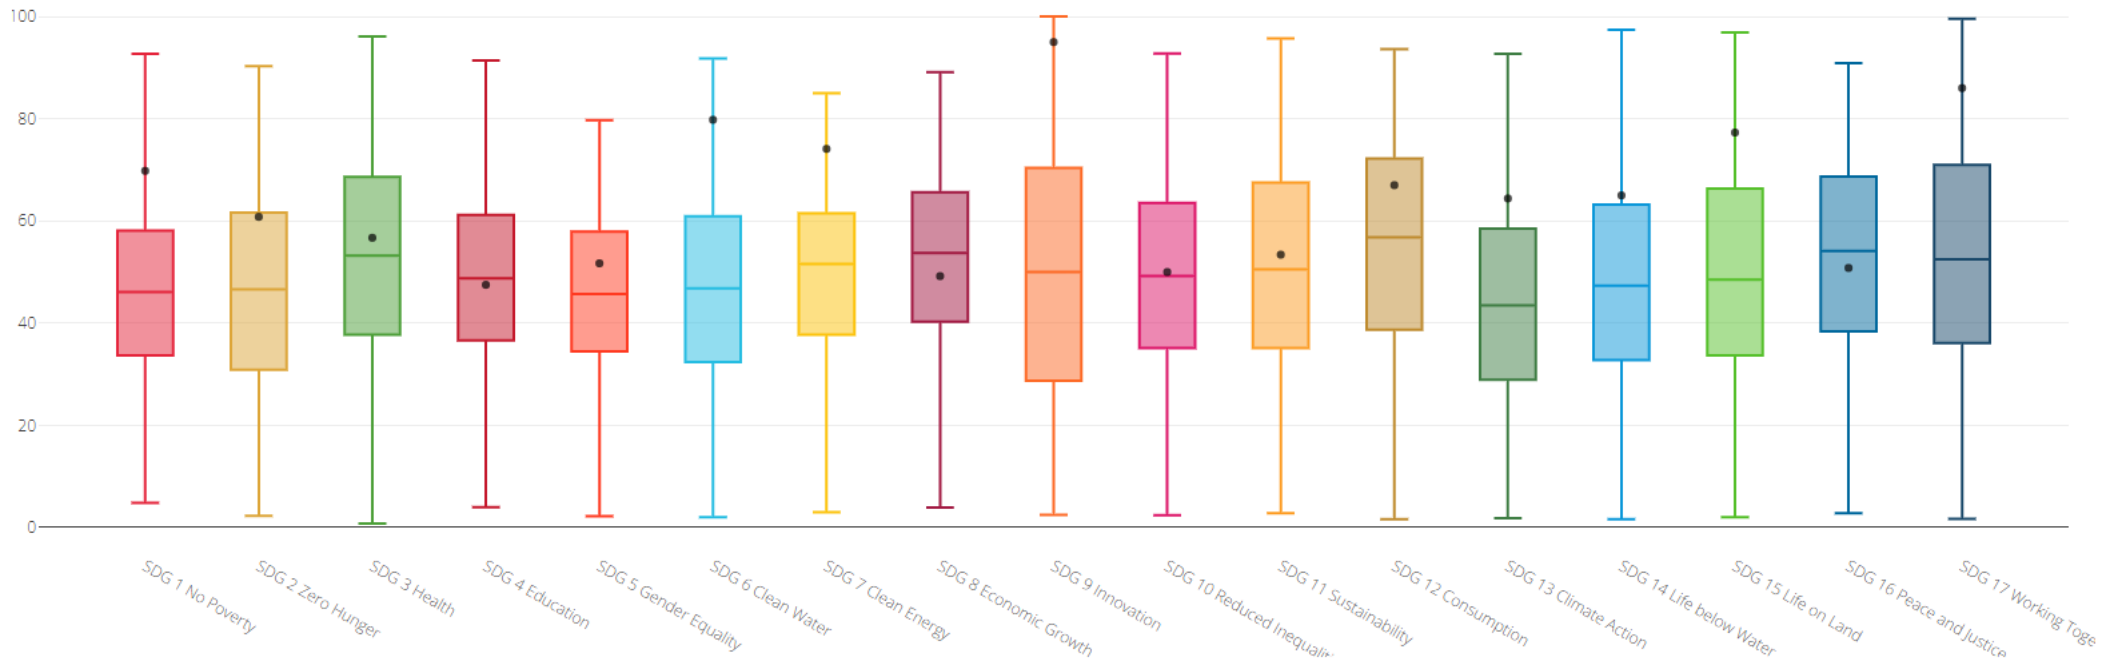

Times Higher Education Impact Rankings 2024

OVERALL SCORE

74.8 out of 100

OVERALL RANK

401-600 out of 1963 institutions

SDG PARTICIPATED

17 out of 17 Sustainable Development Goals

SDG SCORES