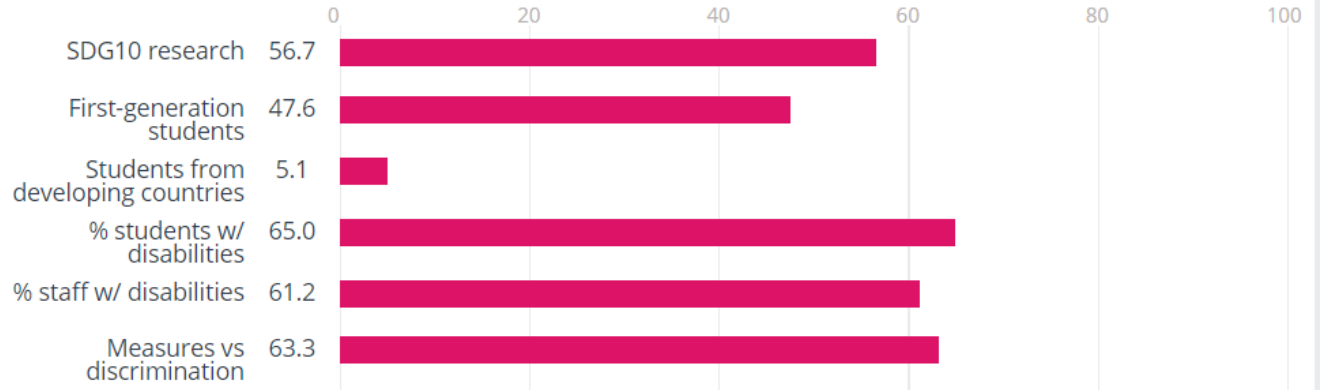

10

REDUCED INEQUALITIES

SCORE **50.0** RANK **401-600** out of 1108 institutions

[Details](#)