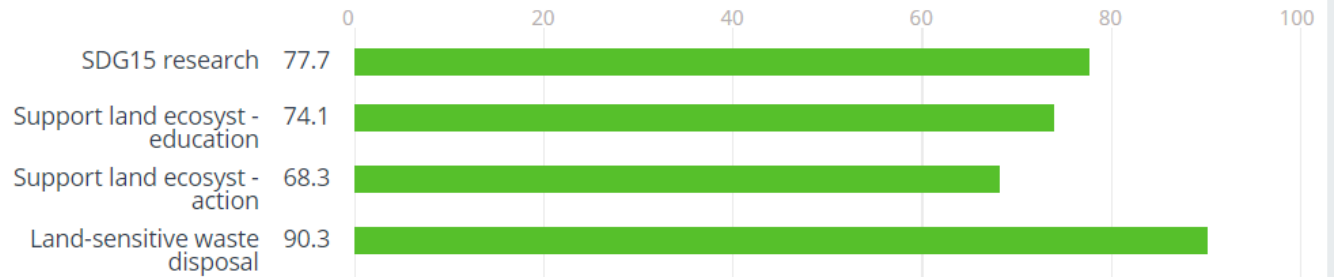

15

LIFE ON LAND

SCORE RANK
77.3 **95** out of 741 institutions

[Details](#)