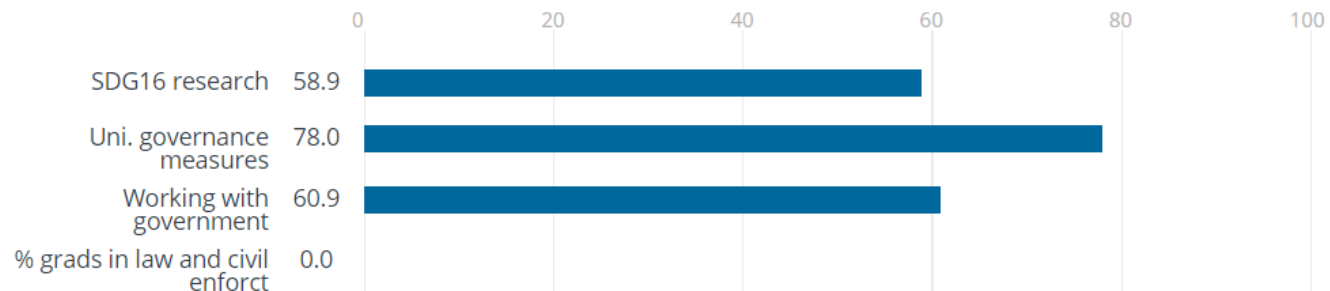

16

PEACE, JUSTICE AND STRONG INSTITUTIONS

SCORE **50.8** RANK **601-800** out of 1086 institutions

[Details](#)