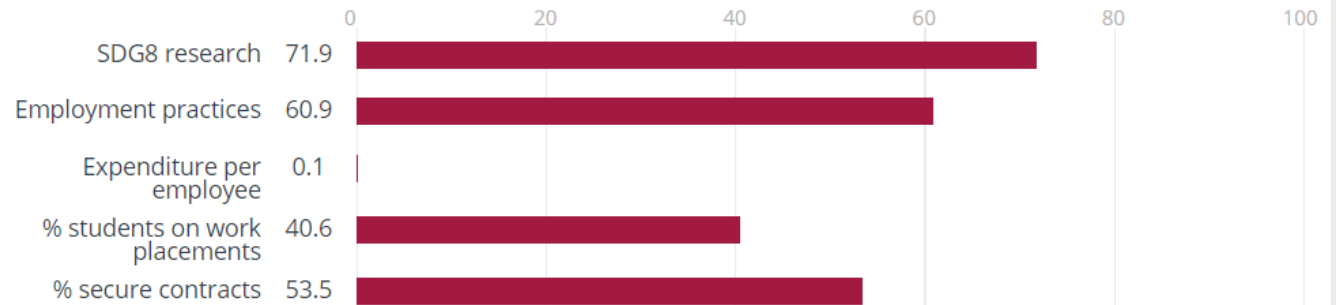

8

DECENT WORK AND ECONOMIC GROWTH

SCORE **49.2** RANK **601-800** out of 1149 institutions

[Details](#)