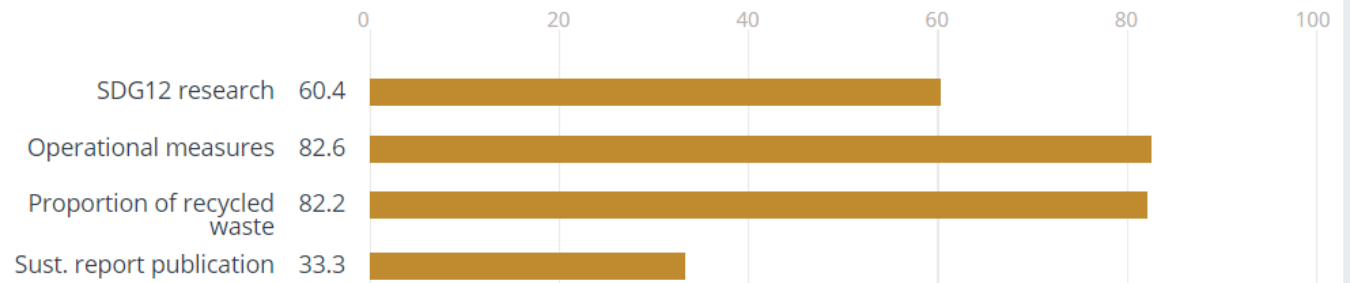

12

RESPONSIBLE CONSUMPTION AND PRODUCTION

SCORE **67.0** RANK **201-300** out of 825 institutions

[Details](#)