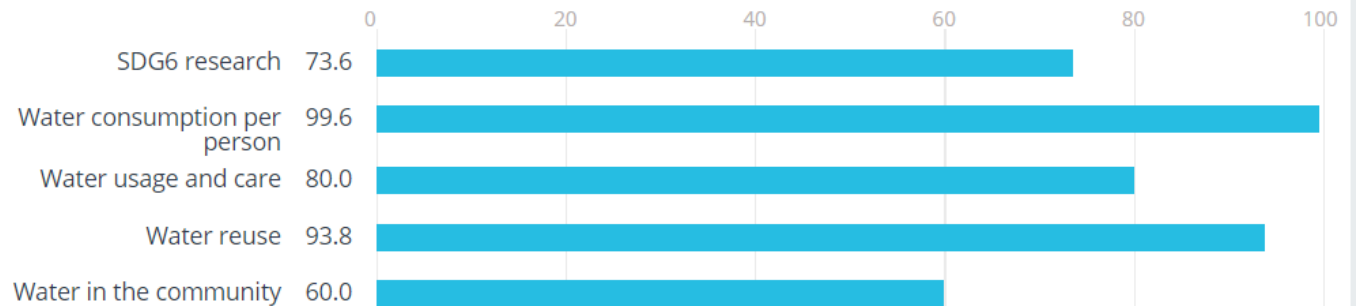

## CLEAN WATER AND SANITATION

**QUALIFYING SDG - 26% OF OVERALL**

SCORE **79.8** RANK **47** out of 867 institutions

[Details](#)